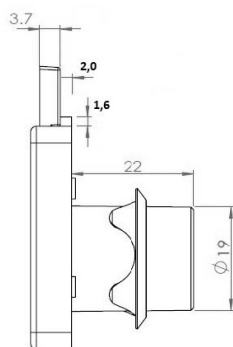

PRODUCT SHEET

Description:

Rim Lock 850, $\varnothing 19 \times 22 \text{mm}$, Drawer, NPL, Hinged Car Key SISO

Item number:

14.01.094-0

Units	Box	Carton	HS Code	Barcode
Pcs.	12	240	8301300000	
				5704866032759