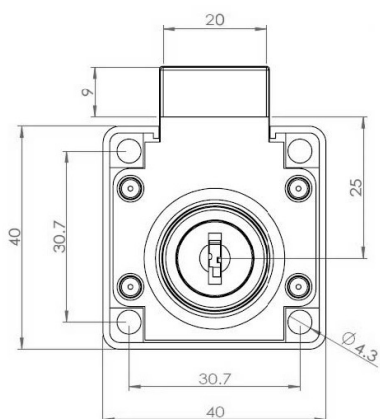

PRODUCT SHEET

Description:

Rim Lock 850, $\varnothing 19 \times 22 \text{mm}$, Drawer, NPL, Hinged Car Key SISO

Item number:

14.01.094-0

Units	Box	Carton	HS Code	Barcode
Pcs.	12	240	8301300000	
				5704866032759