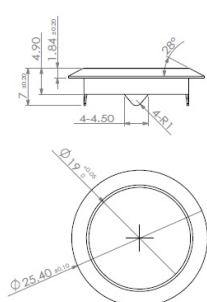

PRODUCT SHEET

Description:

Rim Lock 850, $\varnothing 19 \times 22 \text{mm}$, Drawer, NPL, Hinged Car Key SISO

Item number:

14.01.094-0

Units	Box	Carton	HS Code	Barcode
Pcs.	12	240	8301300000	
				5704866032759